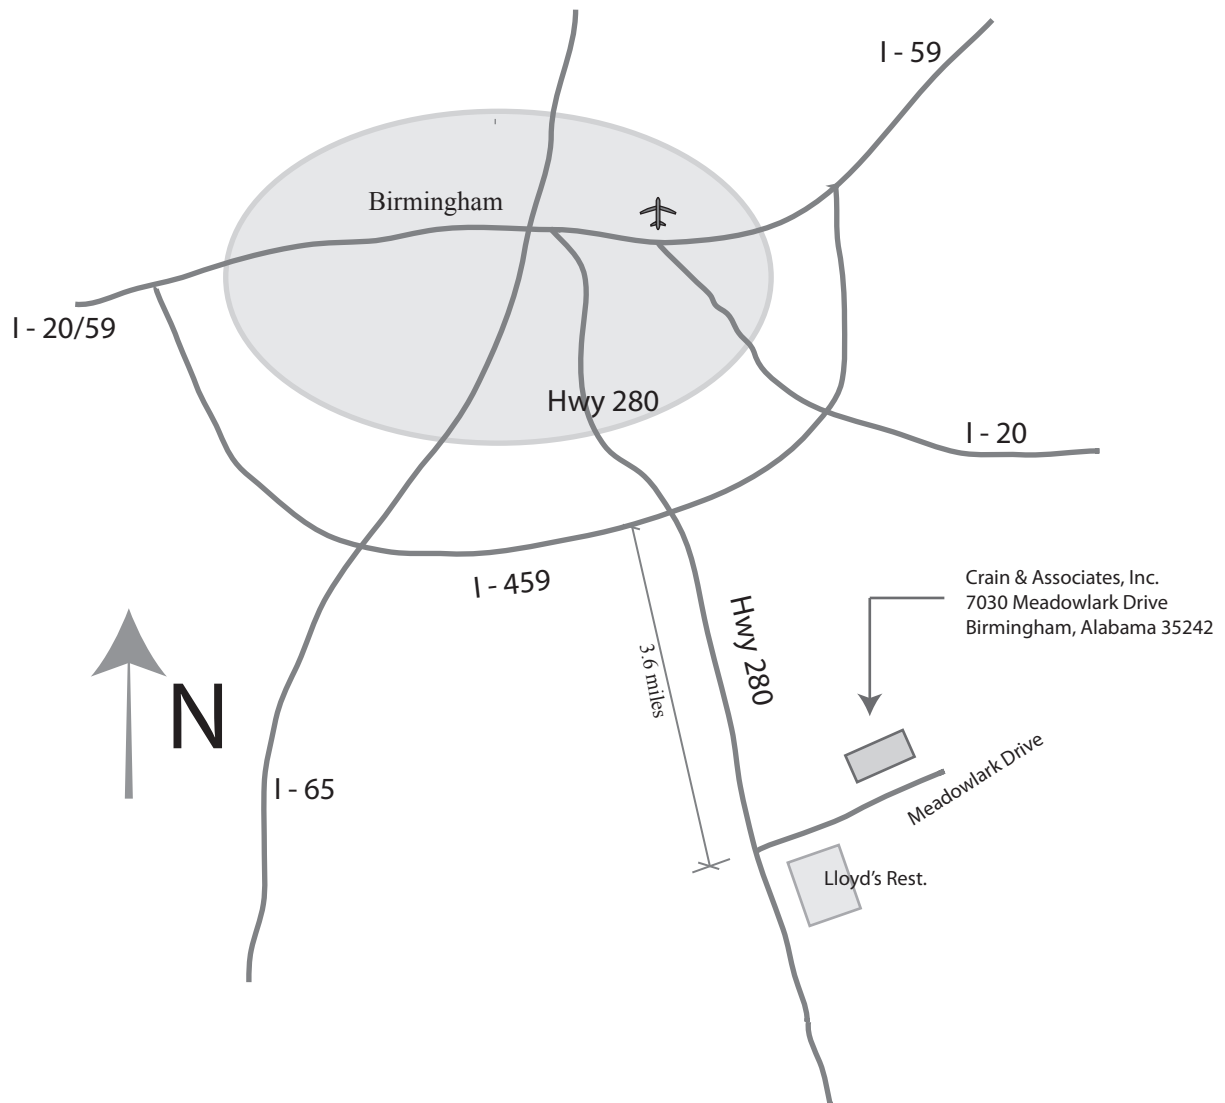

Map to Crain & Associates, Inc.

Crain & Associates, Inc.
7030 Meadowlark Drive
Birmingham, AL 35242

Office 205-995-8231
Fax 205-995-8232

email: techconsult@fireonc.com

Directions from Birmingham

- 280 East out of Birmingham
- 3.6 miles beyond I - 459
- Left onto Meadowlark Drive
- Pass behind Lowes, past Walmart and left at 7030 sign
- Suite A in left side of building